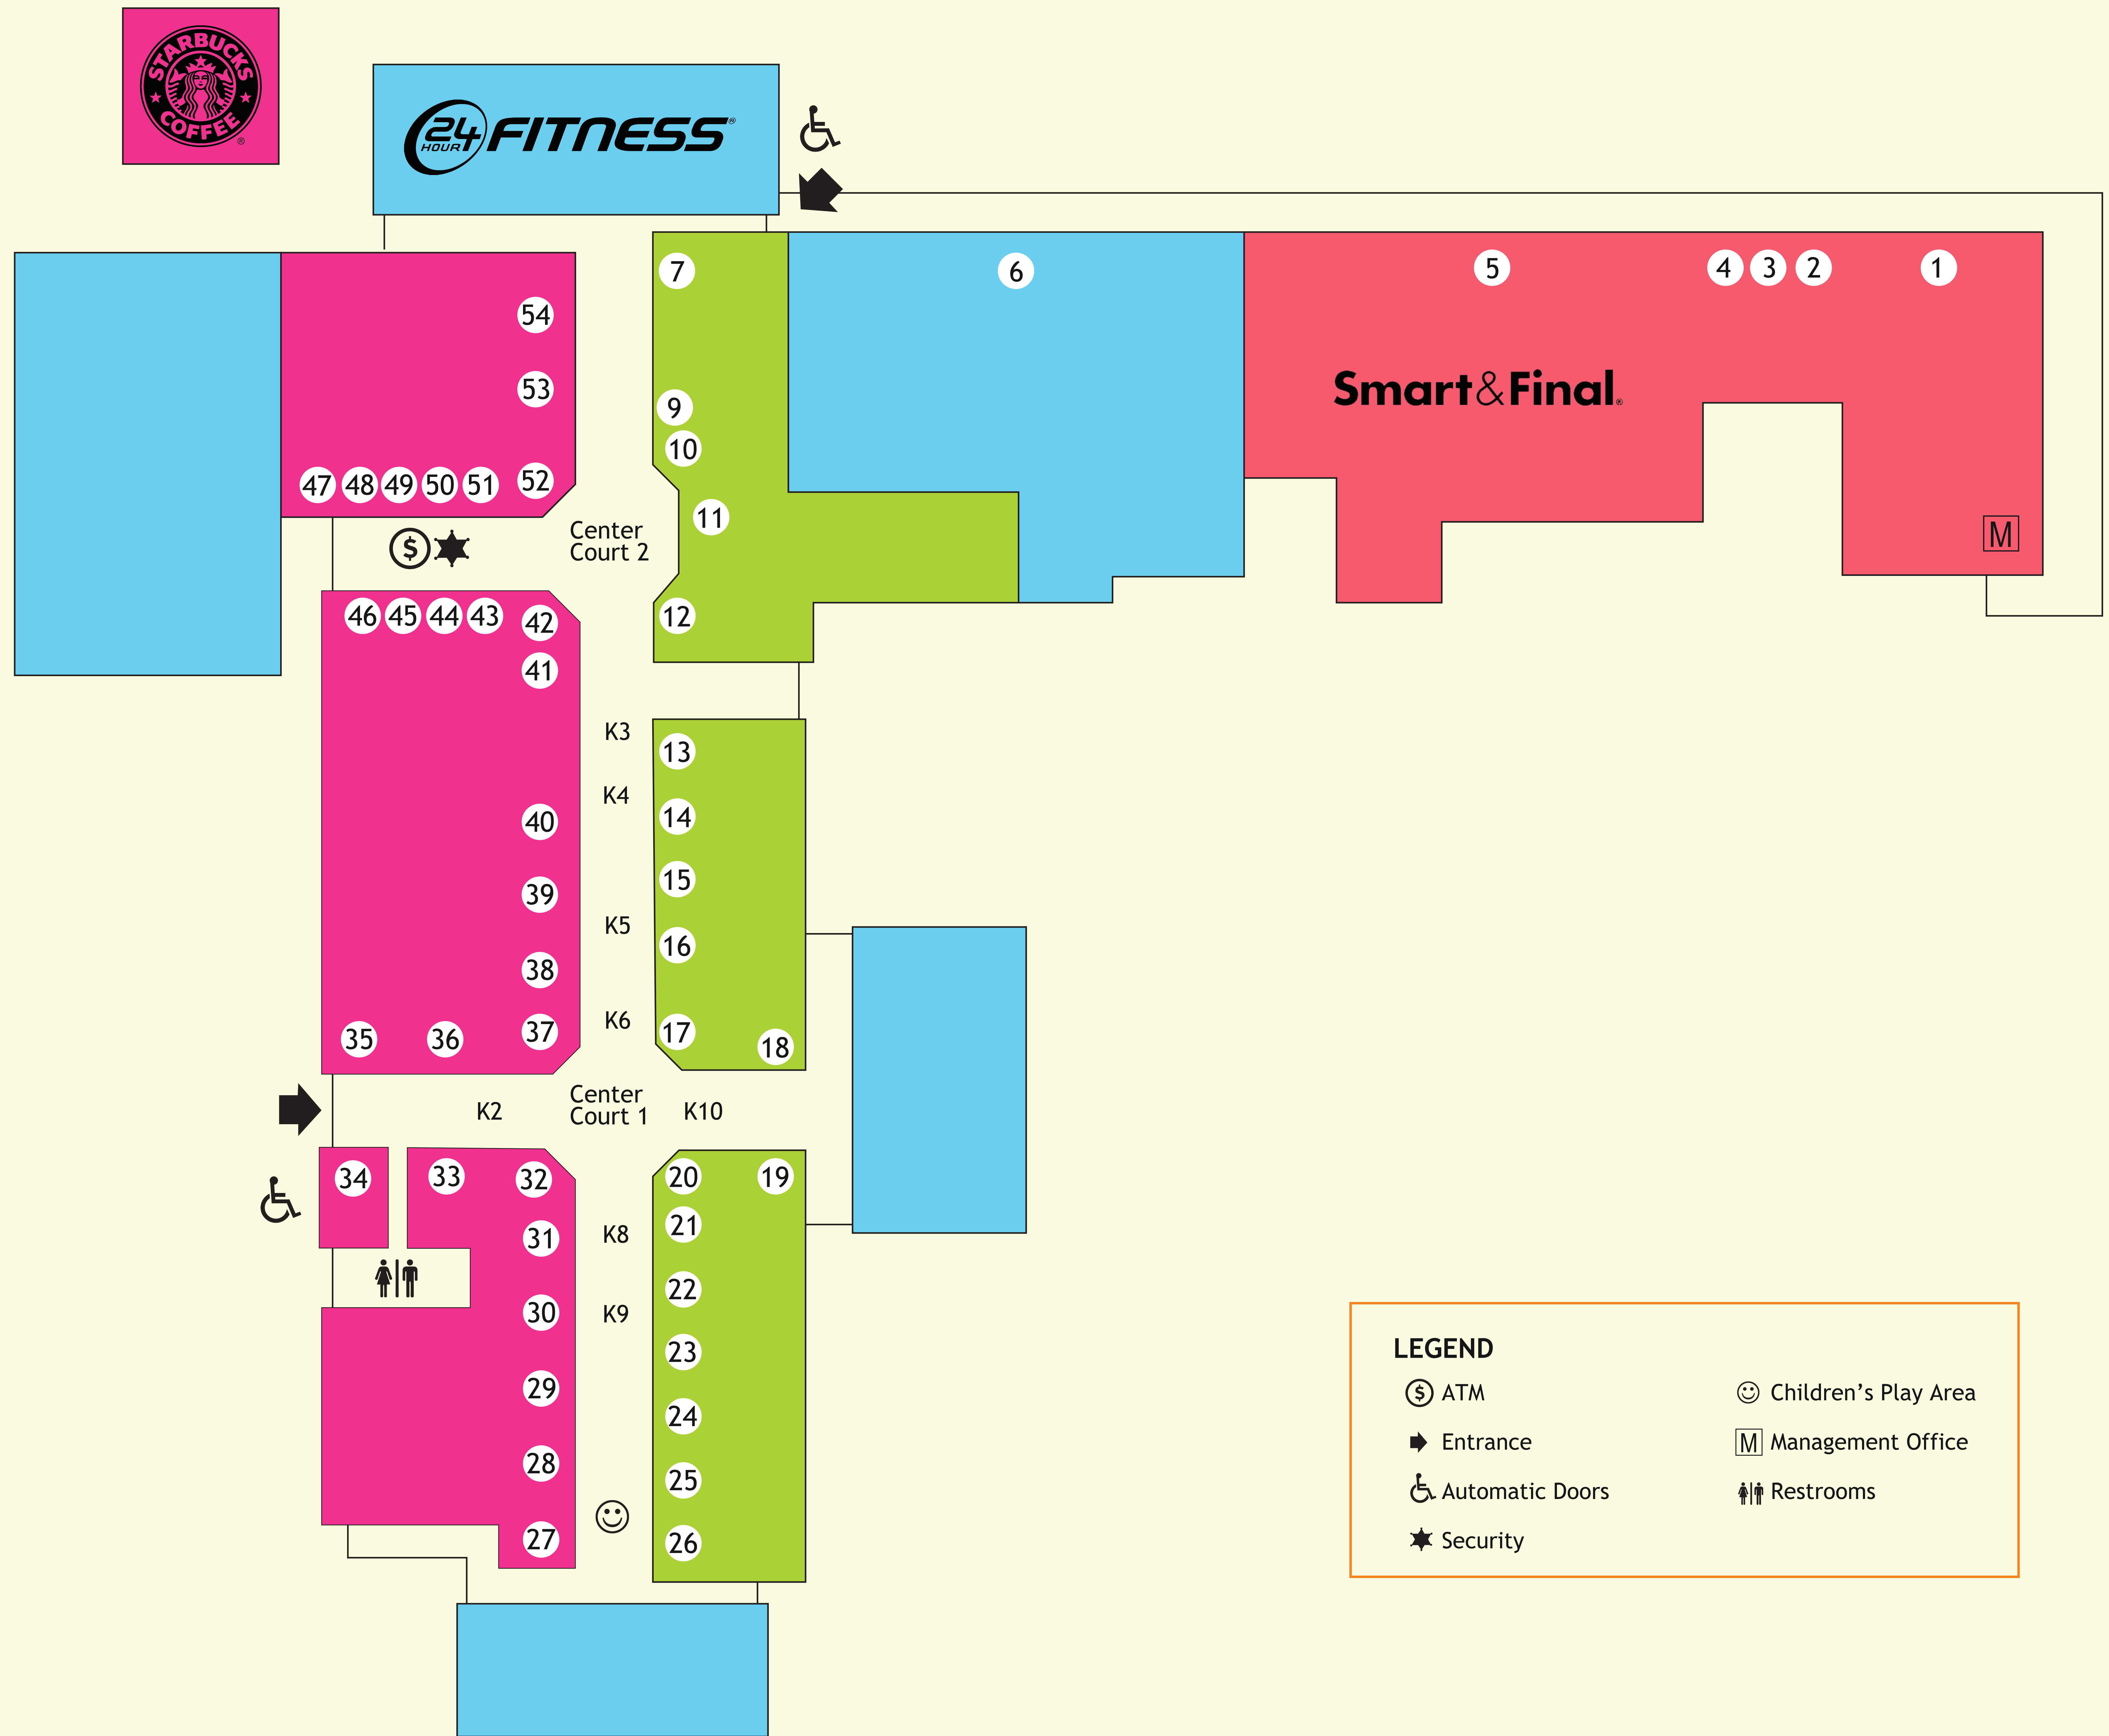

SOMERSVILLE TOWNE CENTER

[f /ShopSomervilleTowneCenter](#)
[t /ShopSomerville](#)
[i ShopSomerville](#)

LEGEND

- Ⓢ ATM
- ➔ Entrance
- ♿ Automatic Doors
- ★ Security
- ☺ Children's Play Area
- M Management Office
- ♂ Restrooms

Optical

Sears Optical	
---------------	--

Grocery

Smart and Final	5
-----------------	---

Shoes

Champs	11
Foot Locker	40
Hibbett Sports	14
Journeys	12
Shiekh Shoes	39
Urban Wear	29

Sporting Goods

Champs	11
Foot Locker	40
Global Sports	53
Hibbet Sports	14

Charley's Grilled Subs	35
City Juice & Grub	52
Huckleberry Kitchen	34
M&M Fruiteria	18
New Oriental Buffet	1
Pizza Amigos Escape SF	33
Starbucks	PAD
Surf City Squeeze	K10

Health

24 Hour Fitness	
All Sports Youth Training Center	4
General Nutrition Center -GNC	38
Malu Fitness	54
Relaxation Station	31

Beauty

Ace of Fades Barber Lounge	48
Bath & Body Works	37
Beauty Max	2
Eyebrow Art	45
Luxury Perfumes	50
Strandz The Salon	43
T3 Nails	46
Victoria's Secret Beauty	16